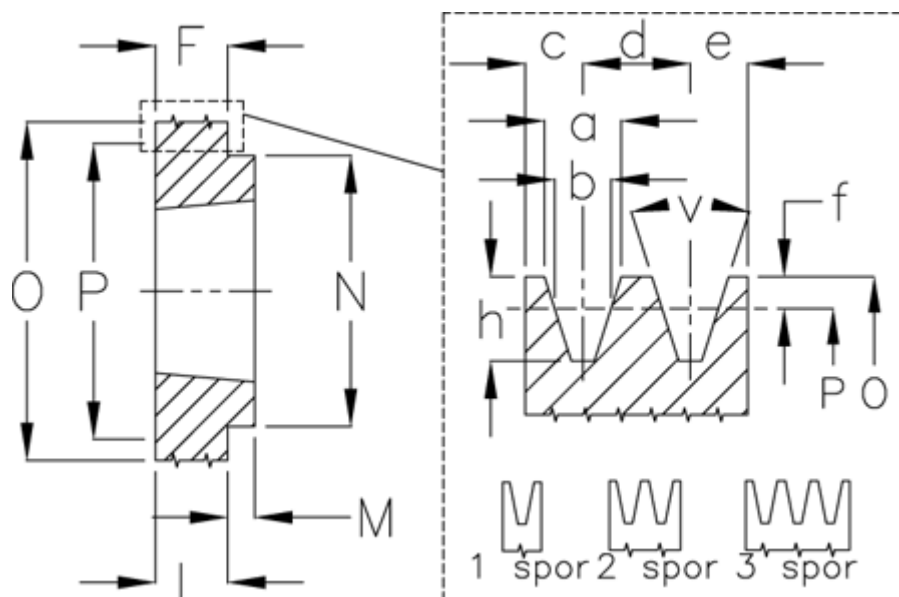

Article number: 604110007101

Description: V-belt pulley SPA 71/1 TL1108

## Measures

a	= 12.7	For bush	= 1108	P	= 71
b	= 11.0	h	= 13.8	Type	= SPA
Bush $\zeta$ max	= 28	J	= -	v	= 34 grader
c	= 10.0	L	= 22		
d	= 15.0	m	= 2		
e	= 10.0	N	= 60		
f	= 2.8	Number of ribs	= 1		
F	= 20	O	= 76.5		